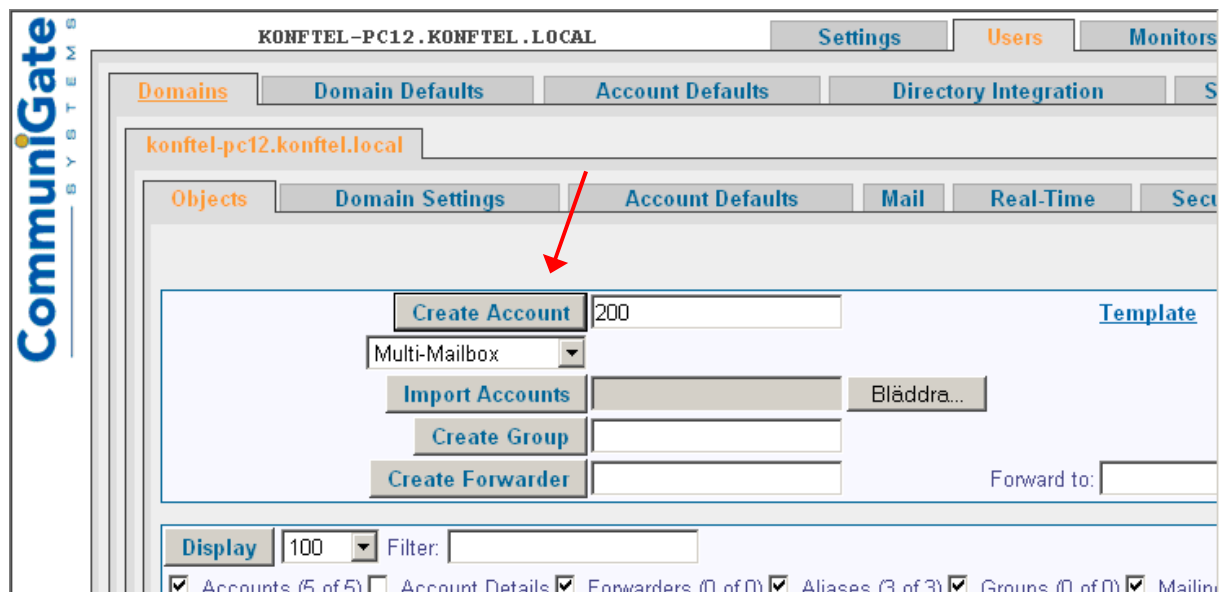

## Add SIP extension on a CommuniGate and register a Konftel 300IP

### Step 1

Login to the "CommuniGate web interface" with your password. And click on Users.

### Step 2

Enter the user account and click on "Create Account".