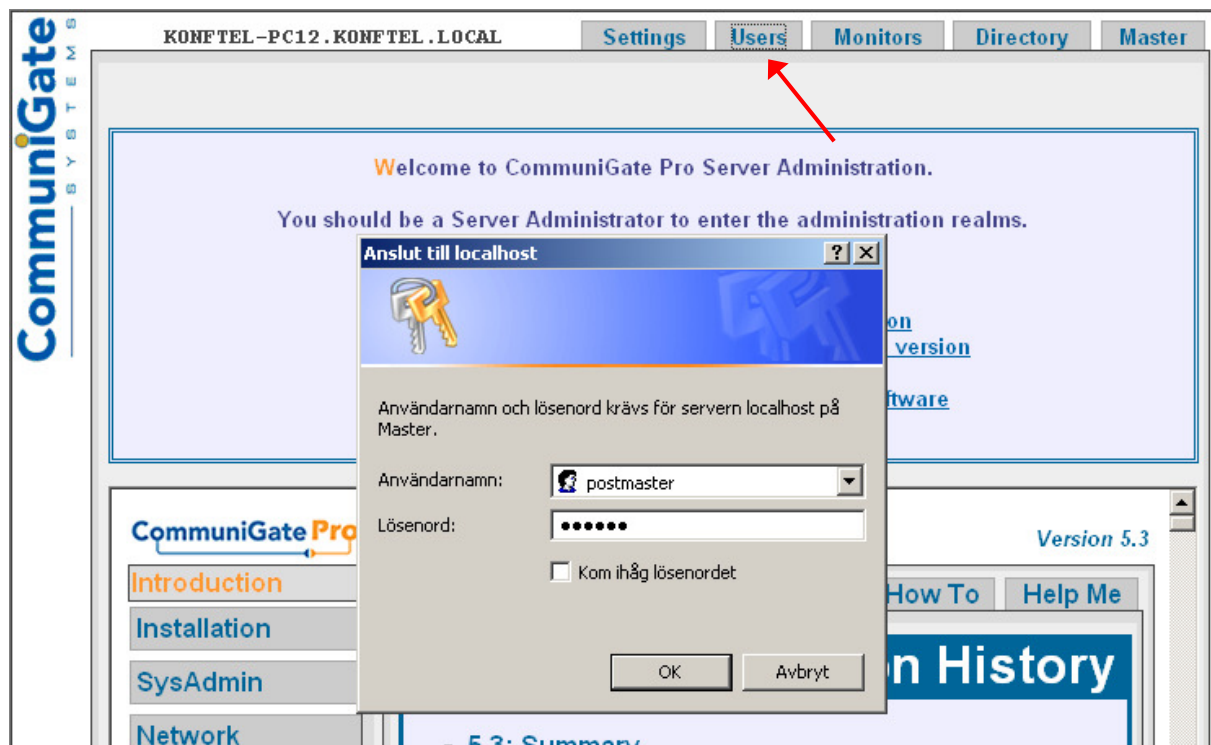

Add SIP extension on a CommuniGate and register a Konftel 300IP

Step 1

Login to the "CommuniGate web interface" with your password. And click on Users.